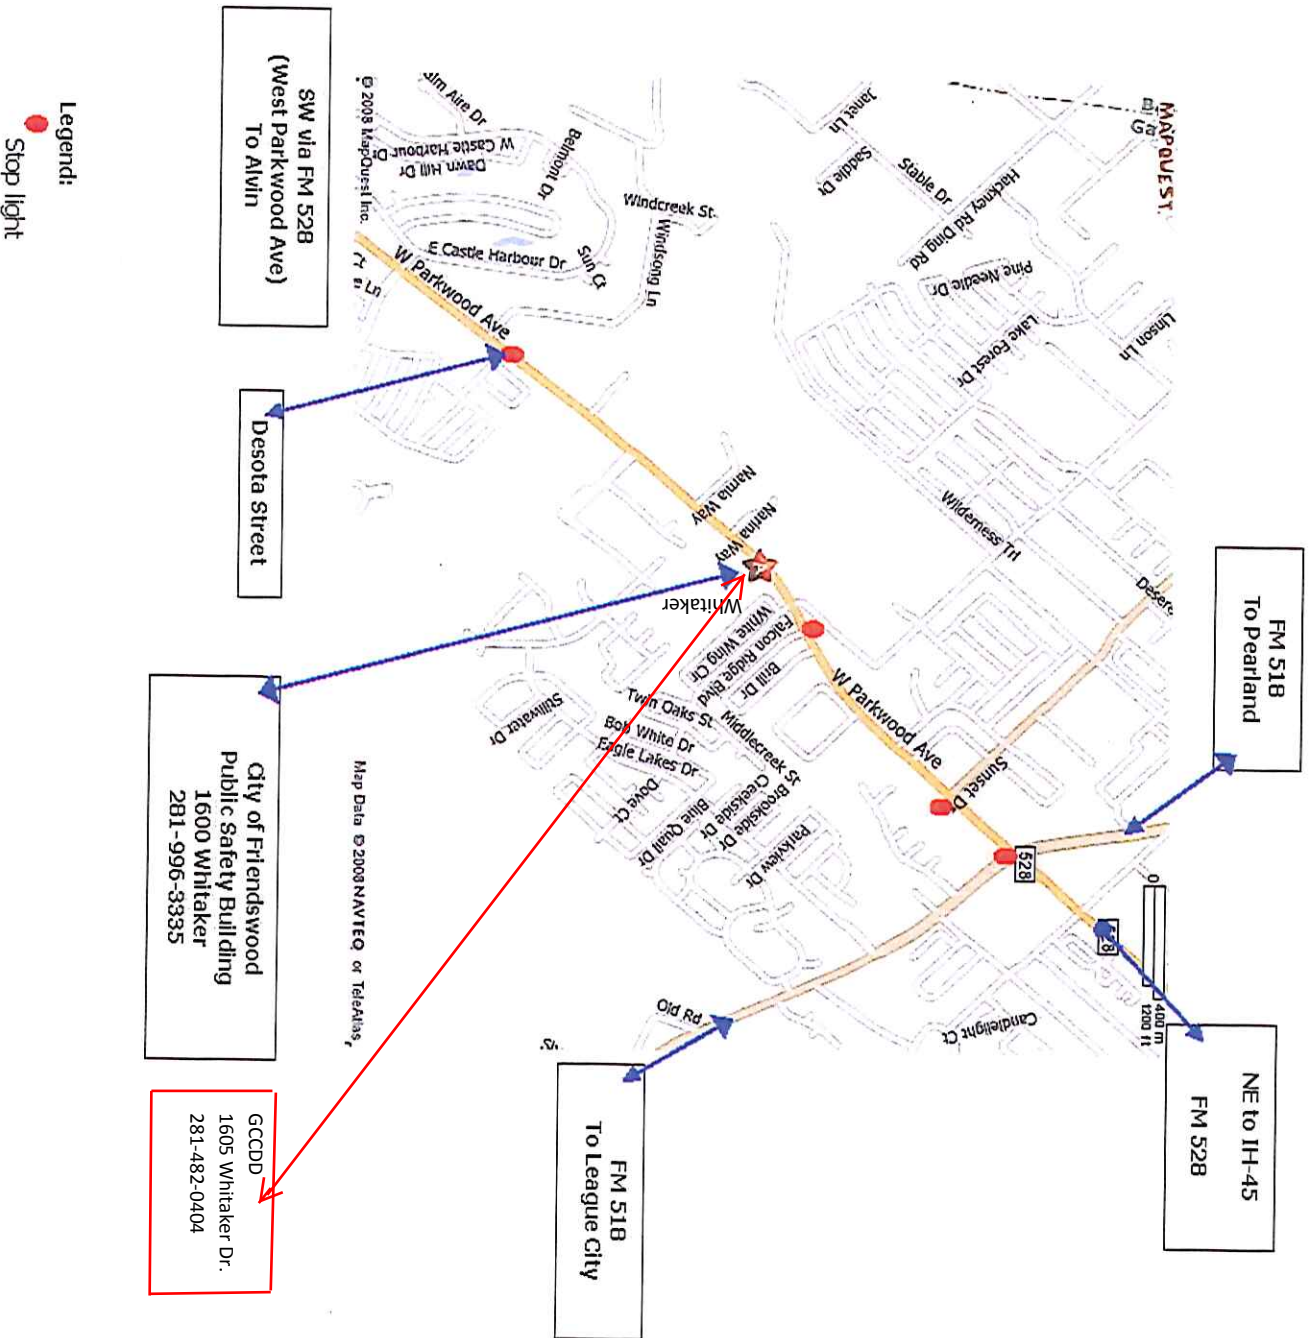

CITY OF FRIENDSWOOD PUBLIC SAFETY BUILDING AND GCCDD

There is a blinking caution light on FM 528 (W. Parkwood) and this is where you will turn onto Whitaker Dr.